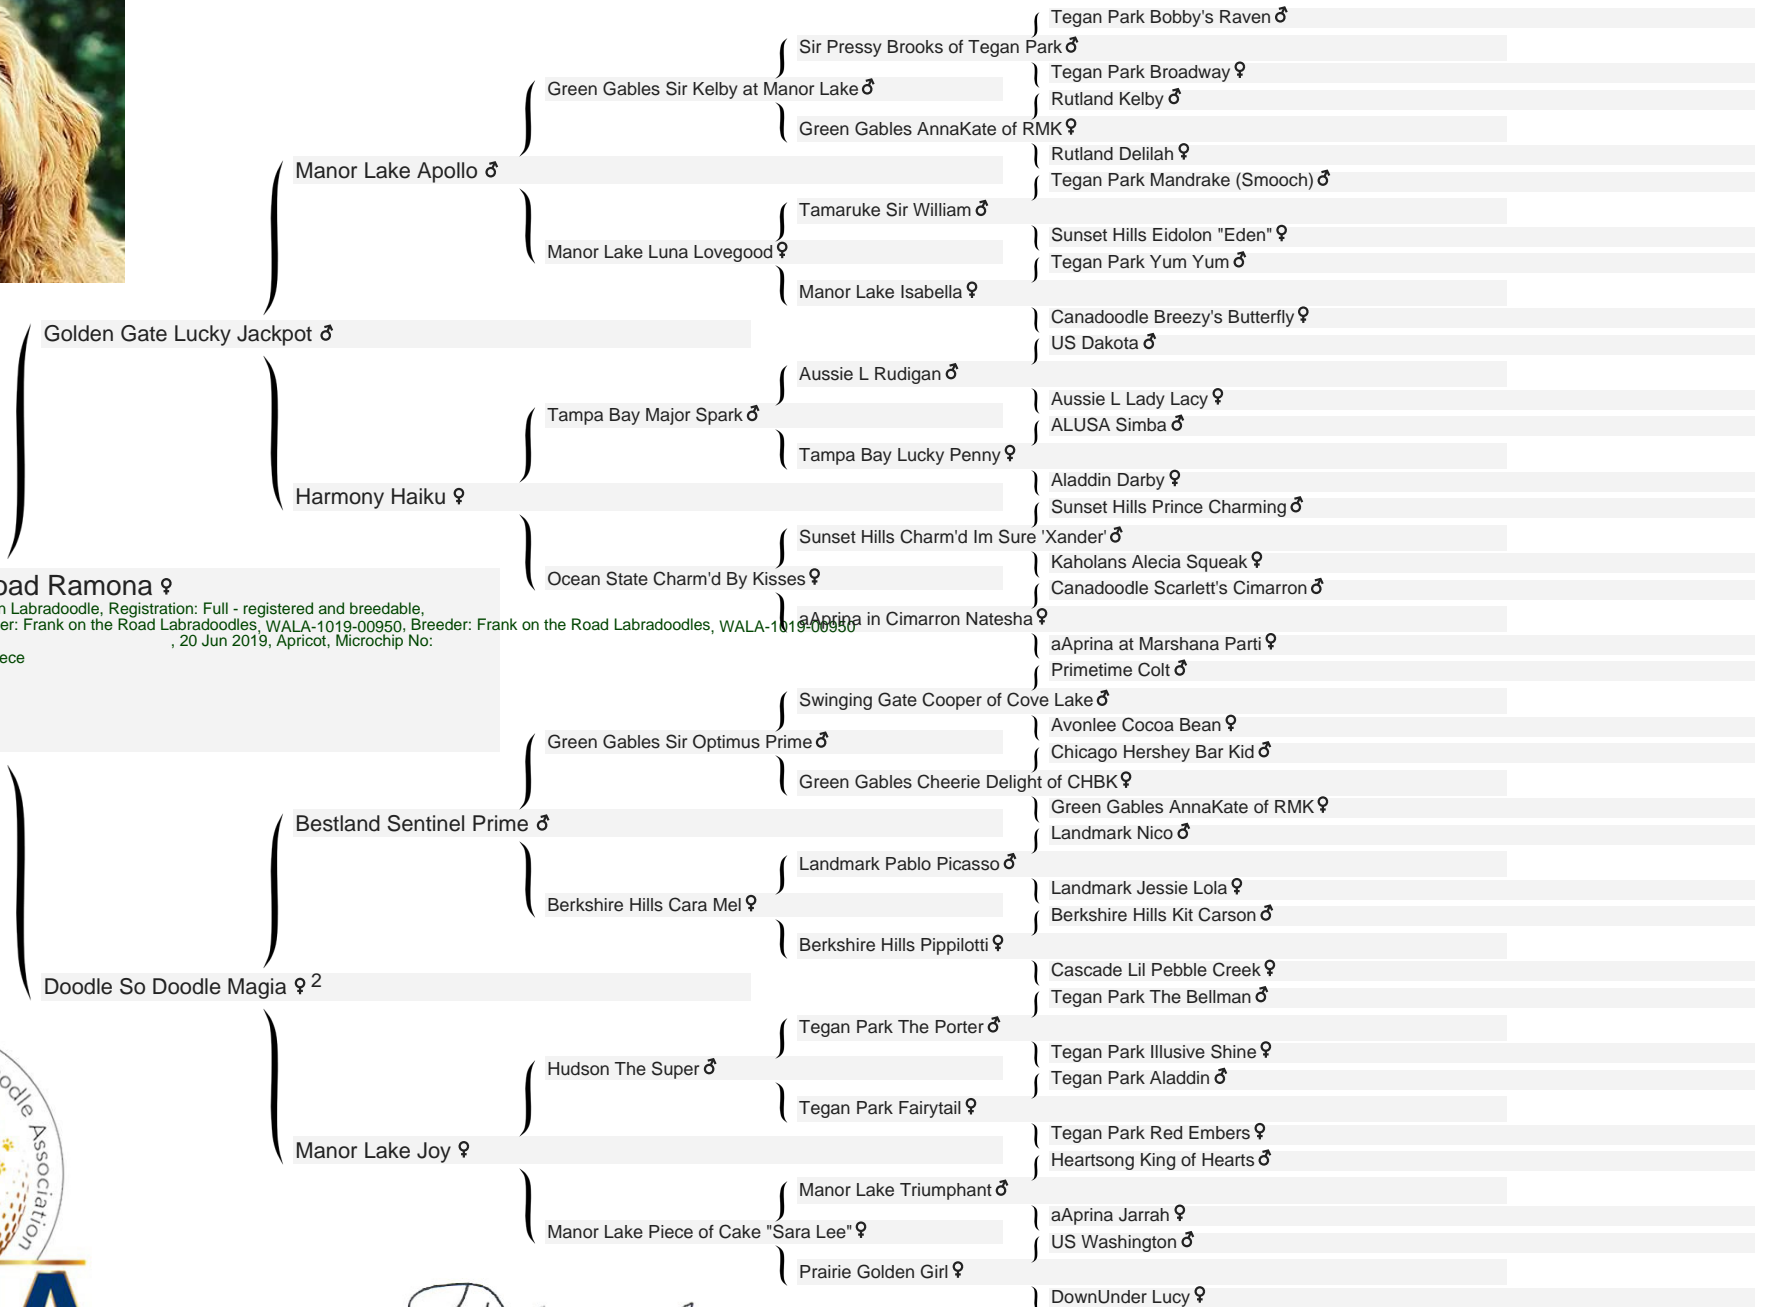

♀ Frank On The Road Ramona

Frank On The Road Ramona ♀

WALA00045110, M Australian Labradoodle, Registration: Full - registered and breedable,
Breeding Status: Active, Owner: Frank on the Road Labradoodles, WALA-1019-00950, Breeder: Frank on the Road Labradoodles, WALA-1019-00950,
20 Jun 2019, Apricot, Microchip No: 956017000029230, Coat: Fleece

Official Pedigree

Terry Main

Terry Main, WALA Registrar

06 Apr 2021